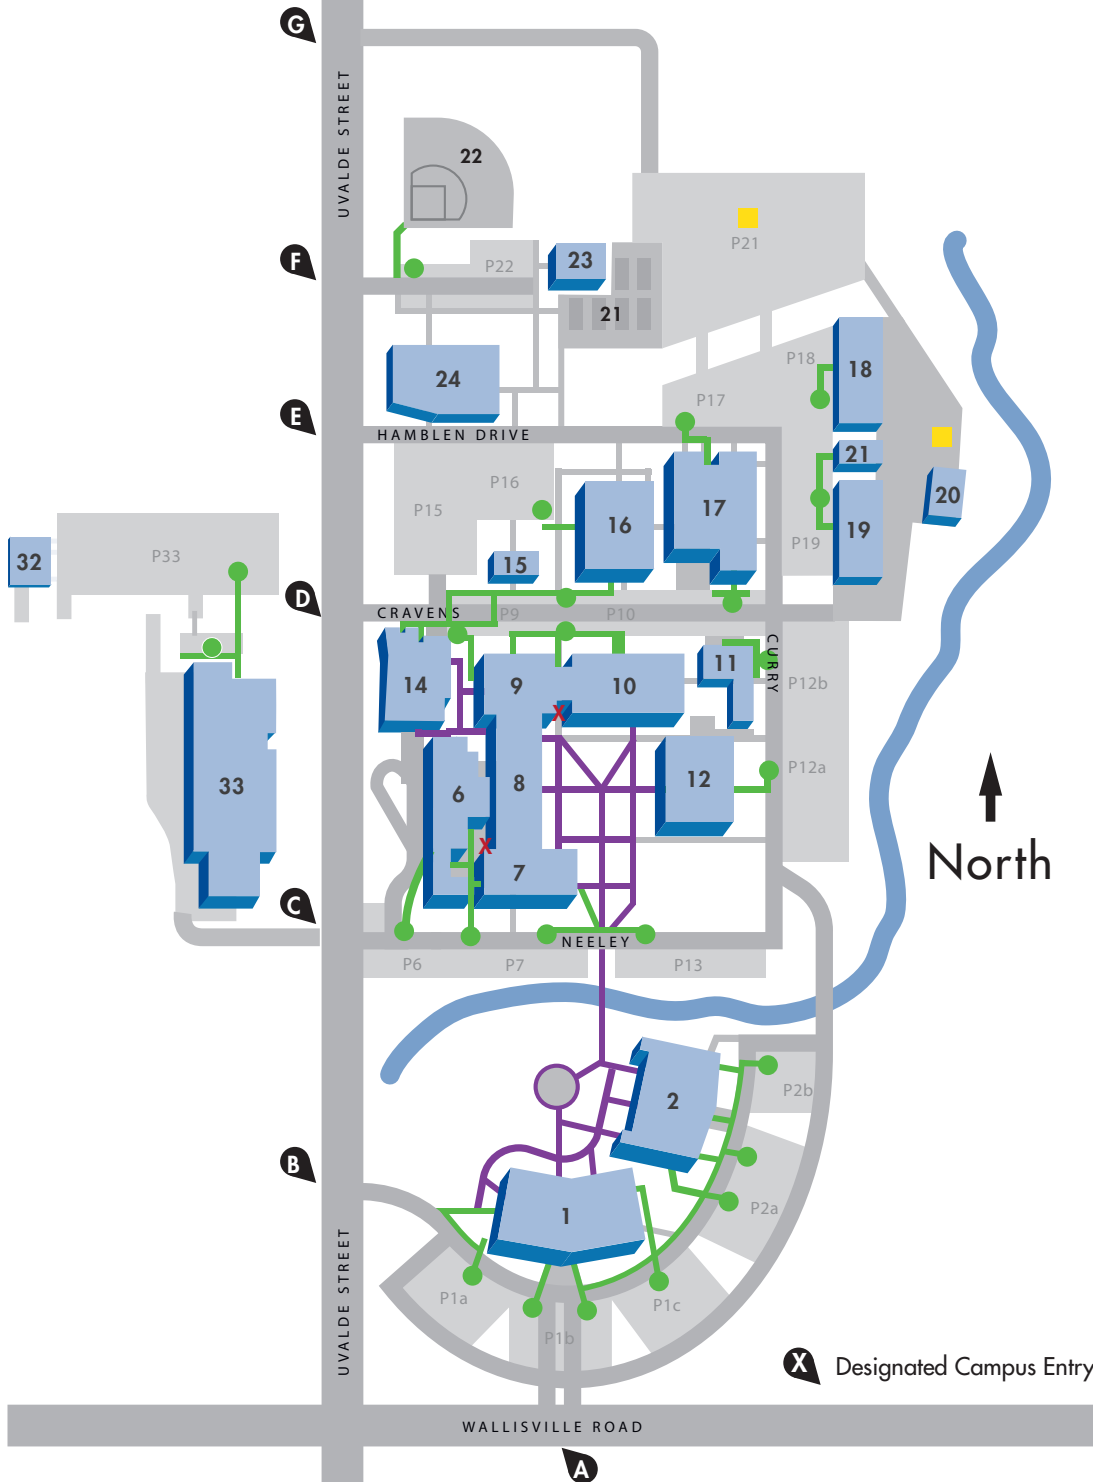

NORTH CAMPUS

- N1** Fine Arts Center
- N2** Interactive Learning Center
- N6** Welcome Center
- N7** Burleson Classroom Building
- N8** Spencer Building
- N9** Brightwell Building
- N10** Wheeler Building/Police
- N11** Bezos Academy Houston – North Shore
- N12** Student Center/Bookstore
- N14** Library
- N15** North Chiller Plant-Main Campus
- N16** Gymnasium
- N17** Science and Allied Health Building
- N18** Industrial Technology-Auto Collision
- N19** General Service Building/Deliveries
- N20** Facilities Services/Storage
- N21** Auxiliary Services
- N22** Baseball Field
- N23** Baseball Training Facility
- N24** Cosmetology and Culinary Center
- N32** North Chiller Plant-CIT
- N33** Center for Industrial Technology

- Accessible Parking
- Accessible Route from Parking
- Accessible Route within Site
- No Accessible Parking
- X No Accessible Route

5800 Uvalde Rd.
Houston, Texas 77049
281-998-6150